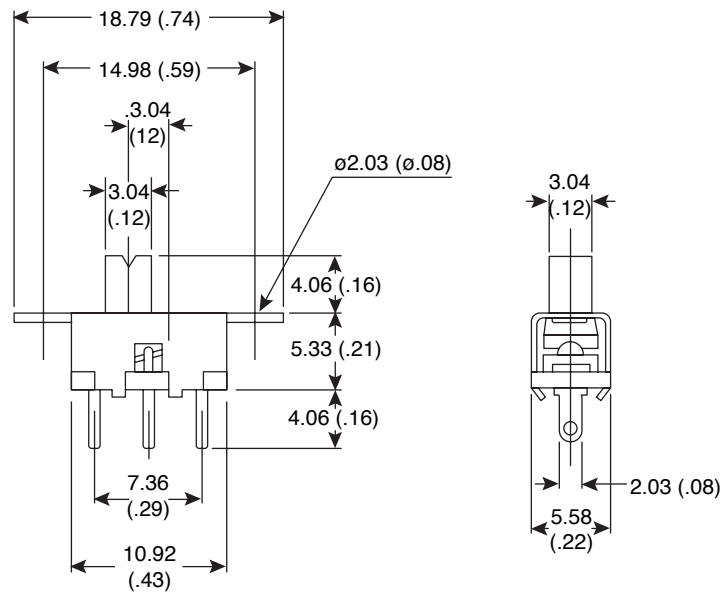

### SS60012F-0102-4V-NB

Dimensions mm (In.)

#### Electrical Specifications:

- Rating: .3A / 125V

#### Mechanical Specifications:

- Circuit: SPDT On-On
- Switching Life: 10,000 cycles